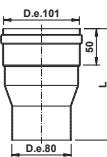

**Ø80/60 M/M**  
Sp. 15/10  
in Alluminio Estruso in Lega  
Extruded Aluminum EN AW-6060

**Ø100/80 F/M**  
Sp. 12/10  
in Alluminio Estruso in Lega  
Extruded Aluminum EN AW-6060

**Ø100/80 M/F**  
Sp. 12/10  
in Alluminio Estruso in Lega  
Extruded Aluminum EN AW-6060