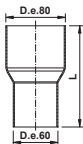

**Ø80/60 M/M**  
Sp. 15/10  
in Alluminio Estruso in Lega  
Extruded Aluminum EN AW-6060

**Ø100/80 F/M**  
Sp. 12/10  
in Alluminio Estruso in Lega  
Extruded Aluminum EN AW-6060

**Ø100/80 M/F**  
Sp. 12/10  
in Alluminio Estruso in Lega  
Extruded Aluminum EN AW-6060