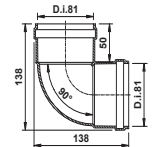

F/F
Sp. 20/10
R 40
in Alluminio Pressofuso in Lega
Die-casted Aluminum Alloy EN AB-46100