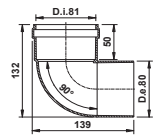

CURVE 90°

M/F
Sp. 20/10
R 40
in Alluminio Pressofuso in Lega
Die-casted Aluminum Alloy EN AB-46100

BENDS 90°

COLORE	L	CODICE	€/Pz	Pz/Conf.
Nero Opaco Opaque Black		EUR9008VN	08,26	04
		EURF908VN	09,93	02
		EUR9086VN	10,86	02
		EURF986VN	12,45	02