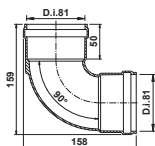

F/F
Sp. 20/10
R 60
in Alluminio Pressofuso in Lega
Die-casted Aluminum Alloy EN AB-46100