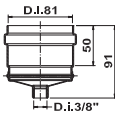

TAPPI

Scarico Condensa
Condensing drain plug
Sp. 12/10
Acciaio al Carbonio
Carbon Steel