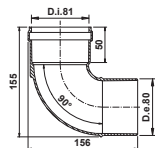

M/F
Sp. 20/10
R 60
in Alluminio Pressofuso in Lega
Die-casted Aluminum Alloy EN AB-46100