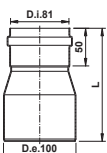

**Ø80/60 M/M**  
Sp. 15/10  
in Alluminio Estruso in Lega  
Extruded Aluminum EN AW-6060

**Ø100/80 F/M**  
Sp. 12/10  
in Alluminio Estruso in Lega  
Extruded Aluminum EN AW-6060

**Ø100/80 M/F**  
Sp. 12/10  
in Alluminio Estruso in Lega  
Extruded Aluminum EN AW-6060