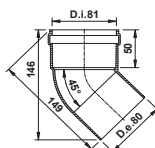

CURVE 45°

M/F
Sp. 20/10
R 40
in Alluminio Pressofuso in Lega
Die-casted Aluminum Alloy EN AB-46100

BENDS 45°

COLORE	L	CODICE	€/Pz	Pz/Conf.
Nero Opaco Opaque Black		EUR4508VN	07,95	04
		EURF458VN	09,27	02