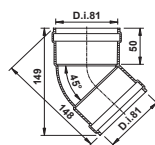

F/F
Sp. 20/10
R 40
in Alluminio Pressofuso in Lega
Die-casted Aluminum Alloy EN AB-46100