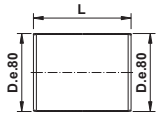

M/M Sp. 15/10
in Alluminio Estruso in Lega
Extruded Aluminum EN AW-6060