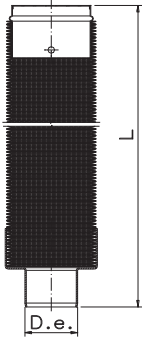

Con riduzione
With adapter
Ø40 M

Nero Opaco
Opaque Black

300 /
920

KITAF6040N

19,01

02