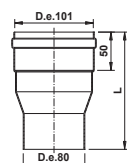

ADATTATORI

ADAPTERS

Ø100/80 F/M
Sp. 12/10
in Alluminio Estruso in Lega
Extruded Aluminum EN AW-6060

Nero Opaco
Opaque Black

148	PMMF80100VN	08,29	02