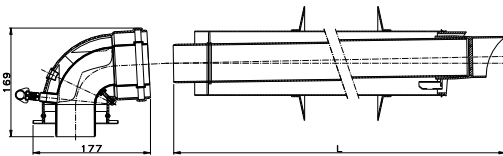

KIT C 23

Completo di guarnizioni a triplo labbro in EPDM, di guarnizione per flangia e viti di fissaggio, molla di centraggio e terminale in Polipropilene (PPs) con autoestinguente, di ispezione Aria e Fumi, tubo Ø60 in Polipropilene (PPs) con autoestinguente e flangia Ø128
With triple lip EPDM seal, seal for flange and screws, with centering spring and polypropylene (PPs) terminal with Self-extinguishing, flue/air inspection, polypropylene (PPs) Ø60 pipe with Self-extinguishing and Ø128 flange