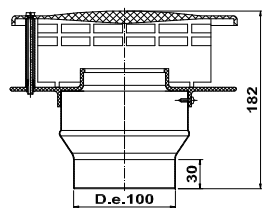

TESTA camino a tetto Ø100

Ø100 Roof Terminal HEAD

Attacco in acciaio
Steel Fastening
Ø100 M

TC100

Nero
Black

27,72

1

TEGOLA per camini a tetto TILE for roof terminal

Regolabile 0°-35°, con convesa in piombo 50x50 Adjustable 0° - 35°, with 50x50 lead lay-sister