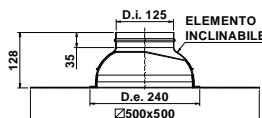

Attacco universale
(valido per tutti i camini a
tetto del presente
catalogo)
Universal fastening (valid for
all the roof terminals listed in
this catalogue)

TEGNN

Nero
Black

37,73

1

Sloping roof