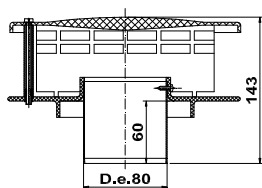

1

N.B. quote in mm

TESTA camino a tetto Ø80

Ø80 Roof Terminal HEAD

 Attacco in alluminio
 Aluminum Fastening
 Ø80 M

TC80

 Nero
 Black

26,42